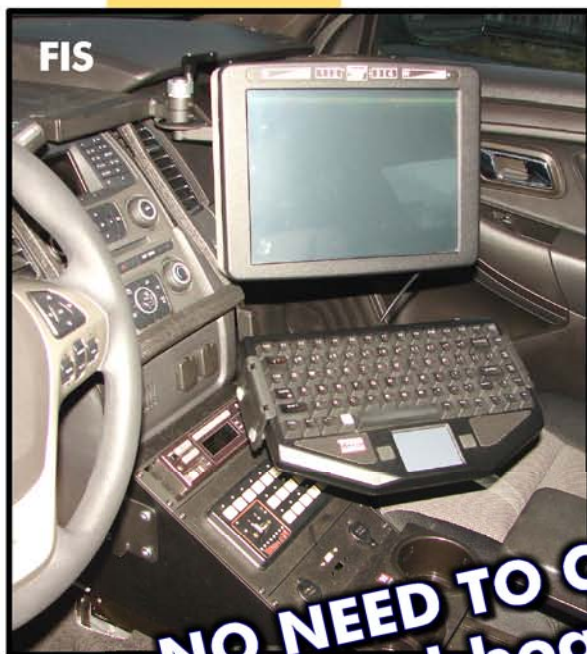

HiNT Mounts

ON-DASH Mount

Model # TM-5126

- Ford Interceptor SEDAN (FIS)
- Ford Interceptor UTILITY (FIU)
- **DISPLAY** Mount
- **KEYBOARD** Mount
- G.R.I.P. Technology
- **TILT & SWIVEL** Adjustment
- Easy to Install
- Black Finish
- Steel Construction
- **RUGGED** Design
- Made in USA